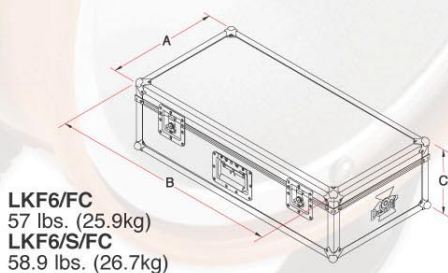

LKF6/FC:
Flight Case version

LKF6:ABS Case version

Mod. No. **LKF6** (Dimensions: A=20" B=42" C=10") 3 Magis & 1 CosmoBeam 650 W or 1000 W Combo Kit, includes:

- 3 X Magis 300/500/650 W, (300/MP) M.O. Stainless Steel Fresnel
- 3 X Four Leaf Barndoors (306.100)
- 3 X Colorframes (307.100)
- 3 X Stainless Steel Scrim Sets (309.100)
- 1 X CosmoBeam 650W, Focusable Open Face (RC80F/A) or 1000W Focusable Open Face (RC100F/A)
- 1 X Accessory Holders (RC101)
- 1 X Barndoors with wireguards (RC103/R)
- 1 X Four Piece Scrim Set (MX 6.3)
- 4 X Stands (DGP-A620B)
- 1 X Case (40), Compact case with recessed wheels