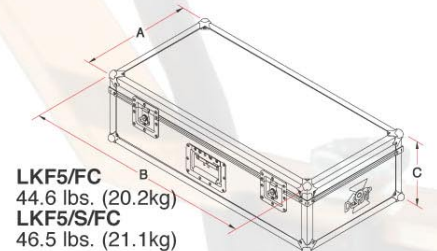

LKF5/FC:
 Flight Case version

LKF5:ABS Case version

Mod. No. LKF5 (Dimensions: A=20" B=32" C=10")
2 Magis & 1 Cosmobeam 650W or 1000W Combo Kit, includes:

- 2 X Magis 300/500/650 W, (300/MP) M.O. Stainless Steel Fresnel
- 2 X Four Leaf Barndoors (306.100)
- 2 X Colorframes (307.100)
- 2 X Stainless Steel Scrim Sets (309.100)
- 1 X Cosmobeam 650W, Focusable Open Face (RC80F/A) or 1000W Focusable Open Face (RC100F/A)
- 2 X Accessory Holders (RC101)
- 2 X Barndoors with wireguards (RC103/R)
- 1 X Four Piece Scrim Set (MX 6.3)
- 4 X Stands (DGP-A620B)
- 1 ABS Case (32), Compact case with recessed wheels

Mod. No. LKF5/FC (Dimensions: A=14" B=30" C=10")
SAME KIT WITH SUBSTITUTE FLY CASE
 1 x Fly Case (FC 101632) w/o wheels.

- Cosmobeam 650 W can be exchanged with Cosmobeam 1000 W at no additional cost. Please specify when ordering.