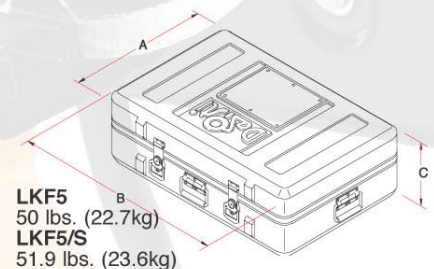

LKF5/FC:
 Flight Case version

LKF5:ABS Case version

Mod. No. LKF5 (Dimensions: A=20" B=32" C=10")
2 Magis & 1 Cosmobeam 650W or 1000W Combo Kit, includes:

- 2 X Magis 300/500/650 W, (300/MP) M.O. Stainless Steel Fresnel
- 2 X Four Leaf Barndoors (306.100)
- 2 X Colorframes (307.100)
- 2 X Stainless Steel Scrim Sets (309.100)
- 1 X Cosmobeam 650W, Focusable Open Face (RC80F/A) or 1000W Focusable Open Face (RC100F/A)
- 2 X Accessory Holders (RC101)
- 2 X Barndoors with wireguards (RC103/R)
- 1 X Four Piece Scrim Set (MX 6.3)
- 4 X Stands (DGP-A620B)
- 1 ABS Case (32), Compact case with recessed wheels

Mod. No. LKF5/FC (Dimensions: A=14" B=30" C=10")
SAME KIT WITH SUBSTITUTE FLY CASE
 1 x Fly Case (FC 101632) w/o wheels.

- Cosmobeam 650 W can be exchanged with Cosmobeam 1000 W at no additional cost. Please specify when ordering.