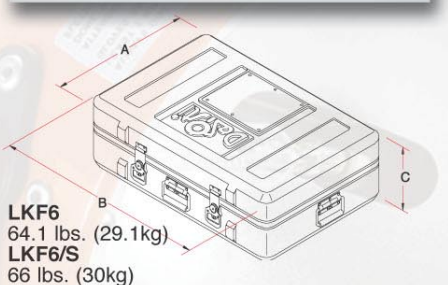

Mod. No. LKF5/FC (Dimensions: A=14" B=30" C=10")
SAME KIT WITH SUBSTITUTE FLY CASE
 1 x Fly Case (FC 101632) w/o wheels.

- Cosmobeam 650 W can be exchanged with Cosmobeam 1000 W at no additional cost. Please specify when ordering.

LKF6/FC:
Flight Case version

LKF6:ABS Case version

Mod. No. **LKF6** (Dimensions: A=20" B=42" C=10") 3 Magis & 1 CosmoBeam 650 W or 1000 W Combo Kit, includes:

- 3 X Magis 300/500/650 W, (300/MP) M.O. Stainless Steel Fresnel
- 3 X Four Leaf Barndoors (306.100)
- 3 X Colorframes (307.100)
- 3 X Stainless Steel Scrim Sets (309.100)
- 1 X CosmoBeam 650W, Focusable Open Face (RC80F/A) or 1000W Focusable Open Face (RC100F/A)
- 1 X Accessory Holders (RC101)
- 1 X Barndoors with wireguards (RC103/R)
- 1 X Four Piece Scrim Set (MX 6.3)
- 4 X Stands (DGP-A620B)
- 1 X Case (40), Compact case with recessed wheels