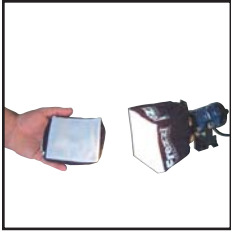

List \$1495

DSLR -3 (91042) Dimmer Light Kit & Support

- 1 SC-AB Stable Cam with Battery Bracket
- 1 MFIC-PT with 35W Tungsten & 8W LED Lamp
- 1-FLB-100 100WH Lithium Ion Battery with meter
- 1 FLC-1 Quick Charger
- 1 LS-21A Shoe Mount

List \$1950

Frezzi Energy Systems

MFSB (96200) Soft Box for Mini Fill **\$160**

MFSB-2 (96201) Soft Box with Filters
3 Diffusion 1-CTO 1-CTB **\$235**

MFSB-3 (96210) Soft Box Spreader
Diffuser Filter **\$295**