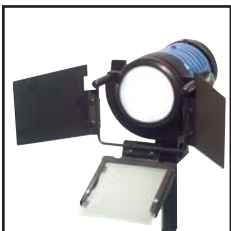

List \$1495

DSLR -3 (91042) Dimmer Light Kit & Support

- 1 SC-AB Stable Cam with Battery Bracket
- 1 MFIC-PT with 35W Tungsten & 8W LED Lamp
- 1-FLB-100 100WH Lithium Ion Battery with meter
- 1 FLC-1 Quick Charger
- 1 LS-21A Shoe Mount

List \$1950

Frezzi Energy Systems

MFSB (96200) Soft Box for Mini Fill **\$160**

MFSB-2 (96201) Soft Box with Filters
3 Diffusion 1-CTO 1-CTB **\$235**

MFSB-3 (96210) Soft Box Spreader
Diffuser Filter **\$295**

MFDF (96207) 3200K to 5600K filter
For use with tungsten **\$140**

MADF (96208) 5000K to 3000K for use with LED Lamp **\$140**

MFBD-S (96212) barn door/ wide angel spreader diffuser **\$175**

HGS-1 (99005) Hand Grip stabilizer bar shown with DSLR camera, light & battery **\$105**