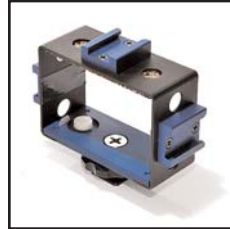

PBM (96619) PB-65 battery mount that goes on all shoes, has 3 female shoes for holding other accessories **$195**