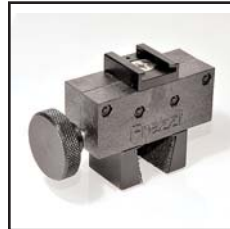

MFDF (96207) 3200K to 5600K filter
For use with tungsten **\$140**

MADF (96208) 5000K to 3000K for use with LED Lamp **\$140**

MFBD-S (96212) barn door/ wide angel spreader diffuser **\$175**

HGS-1 (99005) Hand Grip stabilizer bar shown with DSLR camera, light & battery **\$105**

PB-65 (93106) 65 14.8V Power Block Battery with meter, extra power tap & power cable **\$249**

PBM (96619) PB-65 battery mount that goes on all shoes, has 3 female shoes for holding other accessories **\$195**

MLC-S (96321) Clamp with Shoe to Hold power block with adapter on stand or Mics **\$55**

HG-1 (99006) Hand Grip with Shoe **\$55**

PBC-1 (93924) Single channel Quick Charger for PB-65, Charger / Ready Indicators & auto AC voltage select **\$109**