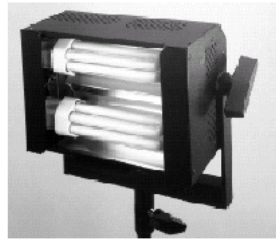

#### **TWO P110 POWER KEY 110W**

Including:

- ADJUSTABLE BEAM ANGLE
- 3000K TUNGSTEN BULBS
- 5500K DAYLIGHT BULBS
- WIDE ZONE CONTROL SCREENS
- 16' POWER CABLES
- HORIZONTAL OR VERTICAL YOKE
- 5/8" STAND ADAPTERS

#### **TWO B084 BABY BASELIGHT 84W**

Including:

- VERY COMPACT SIZE
- 3000K TUNGSTEN BULBS
- 4 LEAF BARNDOORS
- 16' POWER CABLES
- 5/8" STAND ADAPTERS